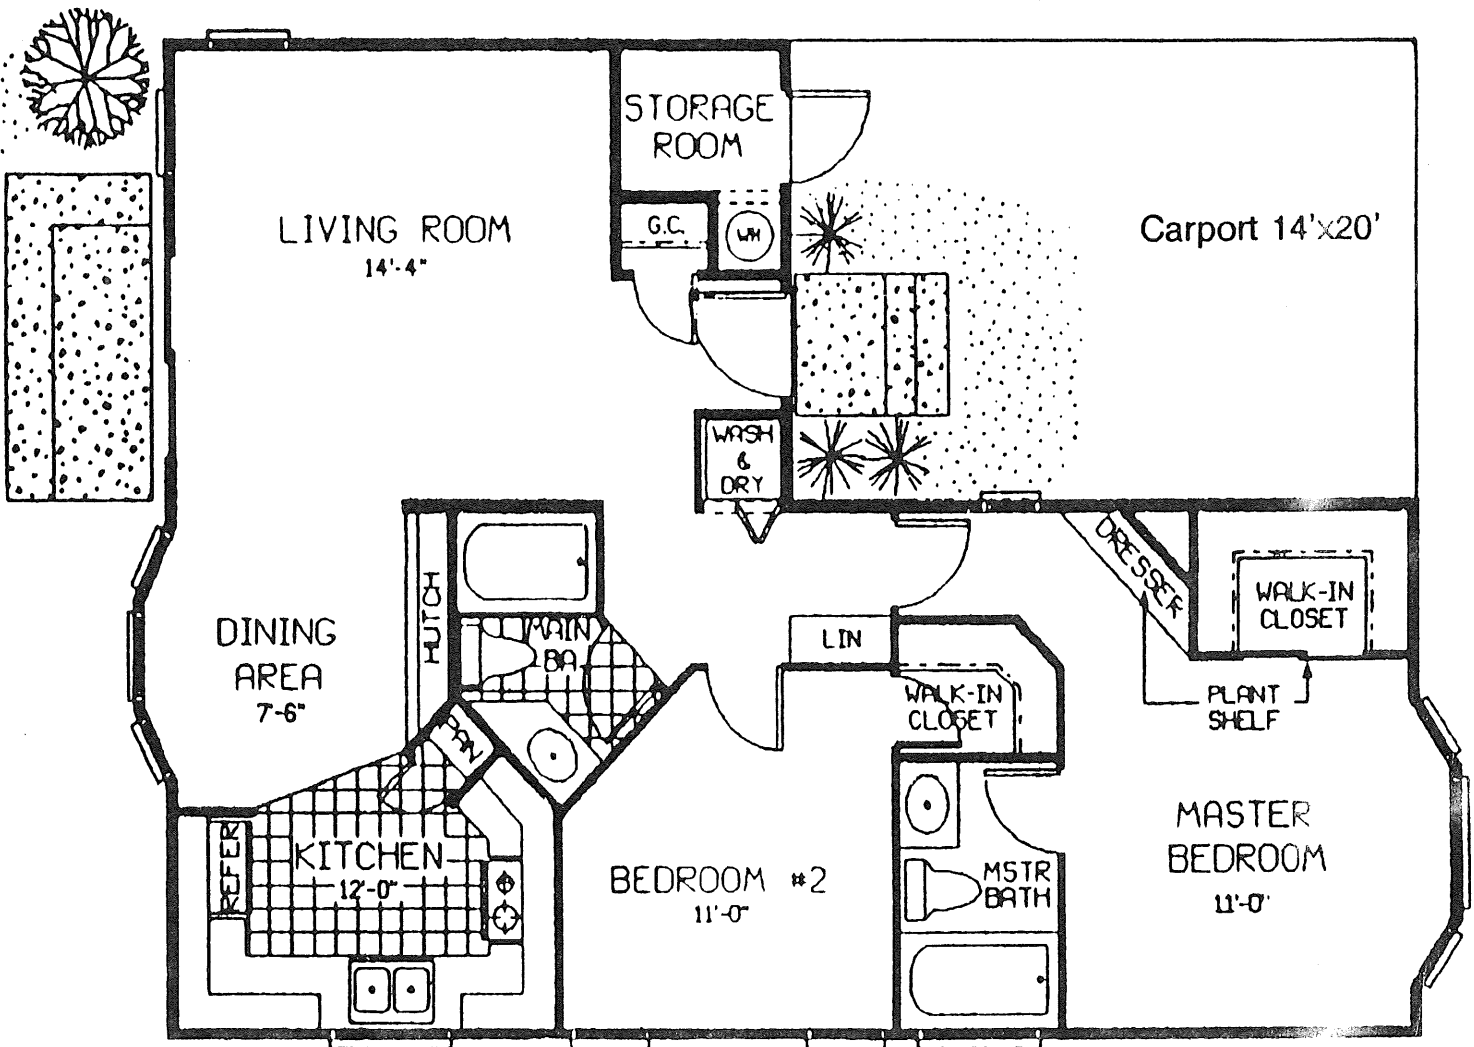

The Heritage

Plan SB-3
920 Square Feet

2 Bedrooms, 2 Baths with a custom porch.

Designed for interior homesites.

The Doral

Plan SB-4
920 Square Feet

2 Bedrooms, 2 Baths featuring an atrium porch.

Designed for Interior homesites.

The Pinehurst

Plan SB-2
920 Square Feet

The Pebble Beach 920 Square Feet

2 Bedrooms, 2 baths

Augusta Model
One Bedroom - Two Baths - Carport
920 Living Sq. Ft.