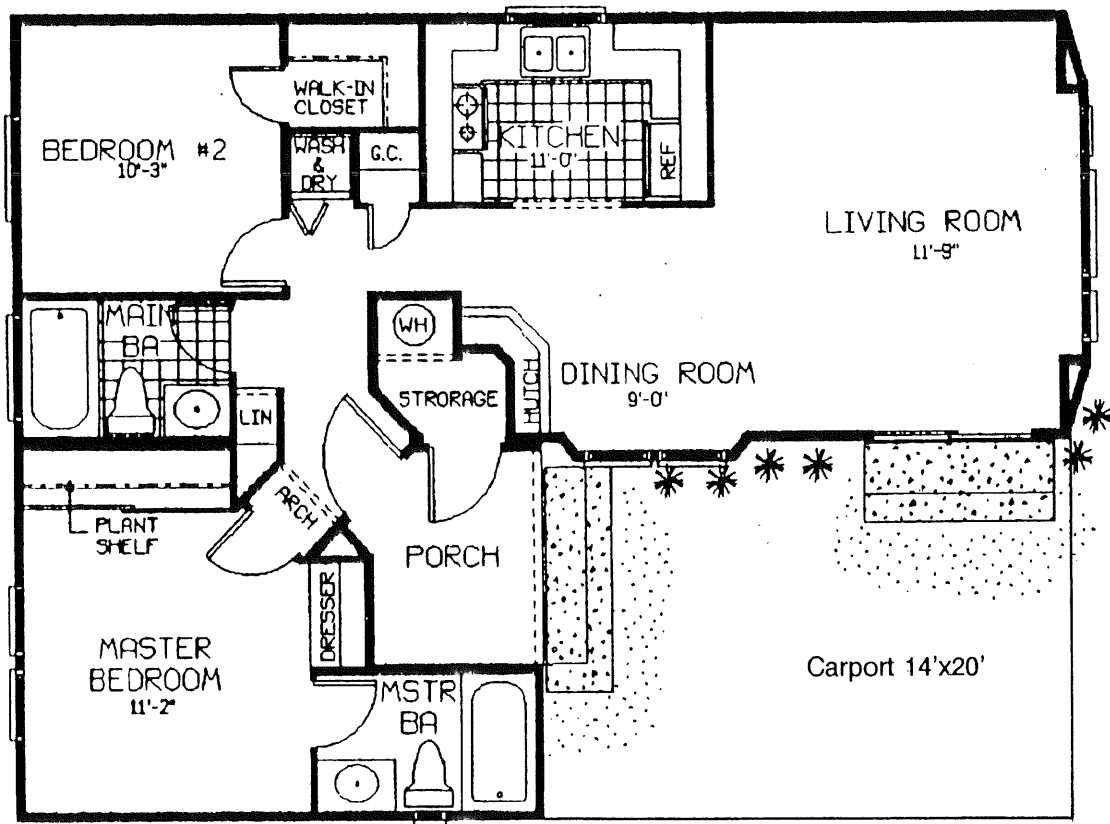

The Heritage

Plan SB-3
920 Square Feet

2 Bedrooms, 2 Baths with a custom porch.

Designed for interior homesites.

The Doral

Plan SB-4
920 Square Feet

2 Bedrooms, 2 Baths featuring an atrium porch.

Designed for Interior homesites.

The Pinehurst

Plan SB-2
920 Square Feet

The Pebble Beach 920 Square Feet

2 Bedrooms, 2 baths

Augusta Model
One Bedroom - Two Baths - Carport
920 Living Sq. Ft.