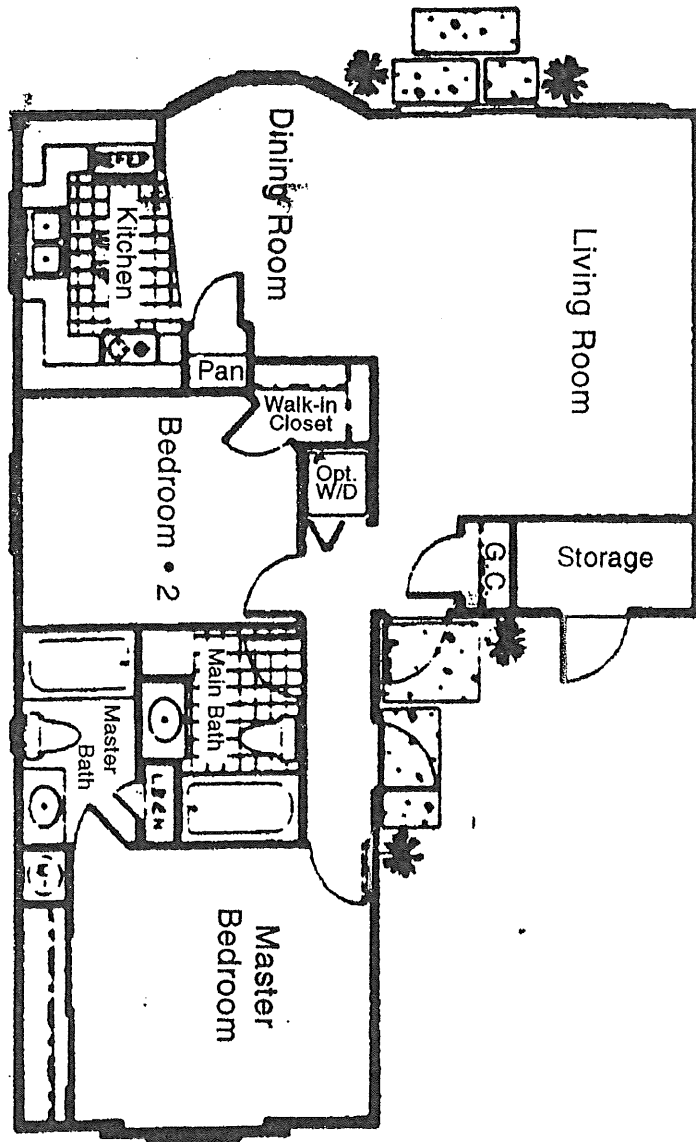

The Heritage

Plan SB-3
920 Square Feet

2 Bedrooms, 2 Baths with a custom porch.

Designed for interior homesites.

The Doral

Plan SB-4
920 Square Feet

2 Bedrooms, 2 Baths featuring an atrium porch.

Designed for Interior homesites.

The Pinehurst

Plan SB-2
920 Square Feet

The Pebble Beach 920 Square Feet

2 Bedrooms, 2 baths

Augusta Model
One Bedroom - Two Baths - Carport
920 Living Sq. Ft.