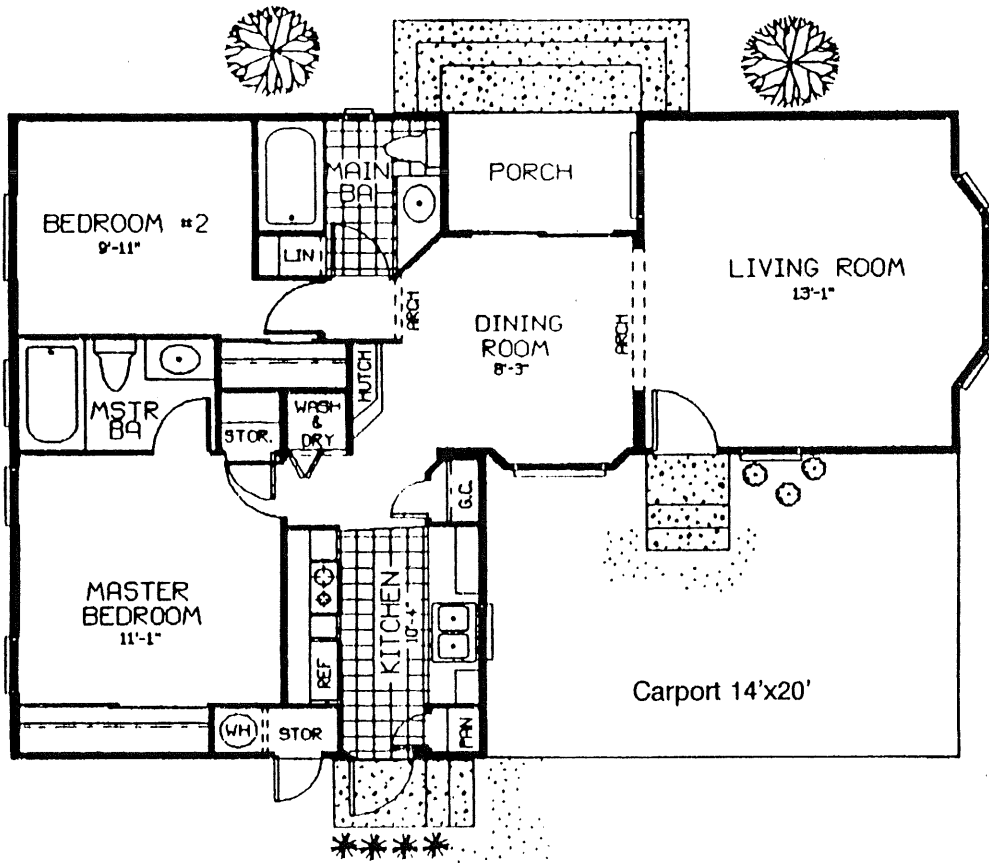

The Heritage

Plan SB-3
920 Square Feet

2 Bedrooms, 2 Baths with a custom porch.

Designed for interior homesites.

The Doral

Plan SB-4
920 Square Feet

2 Bedrooms, 2 Baths featuring an atrium porch.

Designed for Interior homesites.

The Pinehurst

Plan SB-2
920 Square Feet

The Pebble Beach 920 Square Feet

2 Bedrooms, 2 baths

Augusta Model
One Bedroom - Two Baths - Carport
920 Living Sq. Ft.